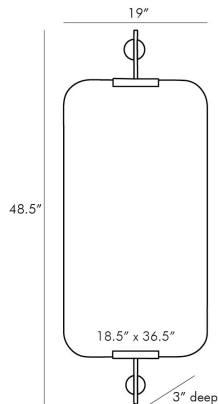

## MADDEN MIRROR

6873

H: 48.5 IN, W: 19 IN, D: 3 IN

Polished Nickel

Contract Suitable As Is

Hovering ever-so-slightly against the wall, this brilliant mirror performs *“depth-defying”* feats in a space. Two polished nickel brackets hold a plain glass mirror, which has rounded edges for a softer look. Can be hung vertically or horizontally depending on the wall space. Hangs on two security cleat attachments. Also available in antique brass (6872).

### DIMENSIONS

Mirror Size	H: 36 IN, W: 19 IN
-------------	--------------------