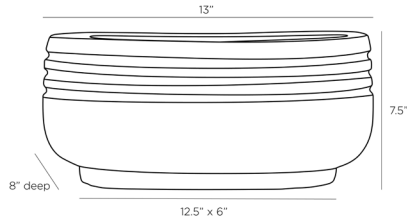

## MARISOL CENTERPIECE

5679

H: 7.5 IN, W: 16 IN, D: 8 IN

Toasted Ivory

Contract Suitable As Is

Add a touch of warmth and a rustic desert aesthetic with this terracotta pot. This classic silhouette has a delicate upward taper, etched with broad linear carvings reminiscent of past civilizations. Finished in a textural, toasted ivory this pot will blend beautifully with other decor, or as a planter for a small potted plant. Finish will vary.

### DIMENSIONS

Foot Print	W: 12.5 IN, D: 6 IN
Opening	W: 13.5 IN, D: 4.5 IN