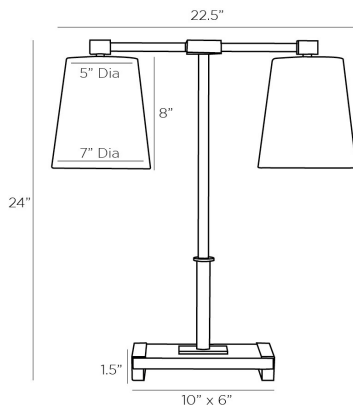

ARTERIOS

MESSINA LAMP

49760-600

H: 24 IN, W: 22.5 IN, D: 7 IN

Antique Brass, White Alabaster

Contract Suitable As Is

The classic library silhouette of the Messina provides a beautiful balance to any tabletop. A slender, double-arm frame of antique brass steel presents two tapered, off-white linen shades with an off-white cotton lining. The white alabaster base is inset in a matching antique brass steel frame for a more cohesive look. Finish will vary.

APPEARANCE

Material	Alabaster, Cotton, Linen, Steel
Finish	Antique Brass, Off-White, White
Finish Will Vary	true
Top Coat/Sealant	true

DIMENSIONS

Shade	Top: 5.00 IN, Dia: 7.00 IN, Side: 8 IN
Base	H: 1.5 IN, W: 10 IN, D: 6 IN
Foot Print	W: 10 IN, D: 6 IN

WIRING

Rating	Indoor Only
Tilt Test	10 Degrees - AU
Cord	8 FT, SPT-2, Taupe Fabric
Socket	2, Type A - E26, White
Switch	On Line, On/Off Rocker
Maximum Watt	60
Voltage	110-120 V

COMPLIANCY

RoHS	true
------	------

SHIPPING

Product Weight	15 LBS
Gross Weight 1	13.7 LBS
Gross Weight 2	5 LBS
Shipping Box 1	H: 27.63 IN, L: 19.25 IN, W: 9.25 IN
Shipping Box 2	H: 10 IN, L: 9 IN, W: 9 IN

ADDITIONAL INFO

Shade Shape	Round
Shade Trim	Rolled Edges
Shade Type	Hardback