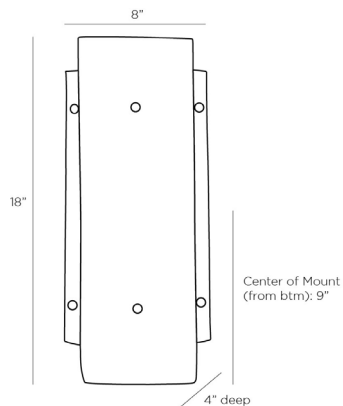

## METAIRIE SCONCE

44784  
H: 18 IN, W: 8 IN, D: 4 IN  
Clear Cracked Glass  
Contract Suitable As Is

A clear glass plate layered with crackled glass form the striking two-light sconce that is the Metairie. An antique brass iron backplate sets a refined tone to the sculptural form. Finish will vary. Damp-rated, although limited covered outdoor areas may affect finish.

### DIMENSIONS

Center Of Mount From Btm	9 IN
Backplate	H: 12.5 IN, W: 4.5 IN, D: 0.5 IN
Mount	H: 12 IN, W: 4 IN

### WIRING

Rating	Damp
Cert Note	With Black Sockets
Cord	1 FT, Clear/Silver, SVT
Socket	4, Type B - E12
Photographed Bulb	Clear Straight Tip Candelabra Bulb
Maximum Watt	25
Voltage	110-120 V

### SHIPPING

Product Weight	9.5 LBS
Gross Weight 1	13.86 LBS
Shipping Box 1	H: 14 IN, L: 21.5 IN, W: 9.5 IN