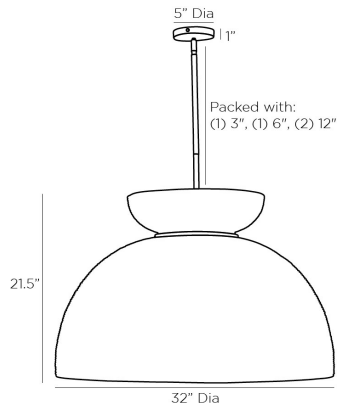

ARTERIOS

MIDORI PENDANT

45200
H: 24.5 IN, Dia: 32.00 IN
Natural Rattan
Contract Suitable As Is

Classic mid-century forms get an organic update with natural materials. The silhouette is shaped from concentric lines of tightly wrapped natural rattan that houses a single glass globe. A thin matte white resin coating has been applied to the inside of the shade to seal the foundation, which is suspended by antique brass steel. Finish will vary. Additional pipe available (PIPE-505).

APPEARANCE

Material	Antique Brass Rattan, Resin, Steel
Finish	Antique Brass, Matte White, Natural
Finish Will Vary	true
Top Coat/Sealant	false

DIMENSIONS

Pendant	H: 21.5 IN, Dia: 32.00 IN
Minimum Hanging Height	24.5 IN
Maximum Hanging Height	51.5 IN
Canopy	H: 1 IN, Dia: 5.00 IN

WIRING

Rating	Indoor Only
Cord	10 FT, Clear/Silver, SVT
Socket	1, Type A - E26
Photographed Bulb	5" Frosted Globe Bulb
Maximum Watt	60
Voltage	110-120 V

COMPLIANCY

RoHS	true
------	------

SHIPPING

Product Weight	20 LBS
Gross Weight 1	30 LBS
Shipping Box 1	H: 24 IN, L: 35.6 IN, W: 35.6 IN

REPLACEMENT PARTS

Replacement Part 1	PIPE-505
Replacement Part 1 Dim	(1) 3", (1) 6", (1) 12"
Replacement Part 2	CANOPY-591
Replacement Part 2 Dim	1" x 5" Dia

CONTRACT

Contract Suitable	true
-------------------	------