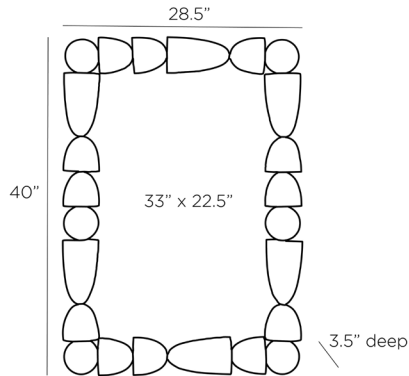

ARTERIO RS

MONTEGO MIRROR

4680

H: 40 IN, W: 28.5 IN, D: 3.5 IN

Ebony, Gray Wash

Contract Suitable As Is

Inspired by totemic structures, this unique concept utilizes geometric forms to create a modern and stunning frame. Varying forms of oak wood and iron in tones of gray wash, ebony, and bronze finishes, on each shape bring the mirror to life. Security cleat hanging hardware allows this mirror to hang vertically or horizontally. Finish will vary.

APPEARANCE

Material	Iron, Mirror, Wood
Material Type	Oak
Finish	Bronze, Ebony, Gray Wash, Plain
Finish Will Vary	true
Top Coat/Sealant	true

DIMENSIONS

Mirror Size	H: 33 IN, W: 22.5 IN
-------------	----------------------

SHIPPING

Shipping Requirements	TruckShip
Product Weight	46.96 LBS
Gross Weight 1	56.88 LBS
Shipping Box 1	H: 42.52 IN, L: 31.5 IN, W: 5.91 IN

ADDITIONAL INFO

Hanger Position	Vertical & Horizontal
Hanger Type	Security Cleat