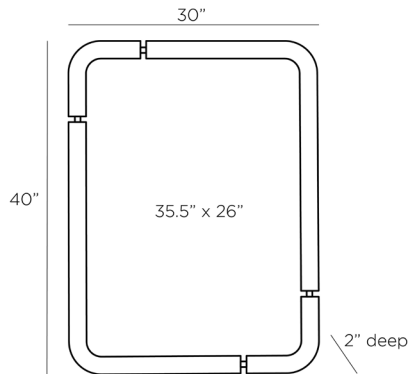

ARTERIOS

MULHOLLAND MIRROR

4679

H: 40 IN, W: 30 IN, D: 2 IN

Sable

Contract Suitable As Is

Simplicity by design brings this mirror to life. The frame is crafted from oak, with a sable finish and ribbed texture carved into the wood for visual interest. An unexpected touch is the adjacent breaks in the frame, exposing the antiqued brass frame beneath and creating a dynamic balance. Security cleat hanging hardware allows for vertical hanging only. Finish will vary.

APPEARANCE

Material	Brass, Mirror, Wood
Material Type	Oak
Finish	Antique Brass, Plain, Sable
Finish Will Vary	true
Top Coat/Sealant	true

DIMENSIONS

Mirror Size	H: 35.5 IN, W: 26 IN
-------------	----------------------

SHIPPING

Shipping Requirements	TruckShip
Product Weight	48.5 LBS
Gross Weight 1	92.59 LBS
Shipping Box 1	H: 37 IN, L: 47 IN, W: 11 IN

ADDITIONAL INFO

Hanger Position	Vertical Only
Hanger Type	Security Cleat