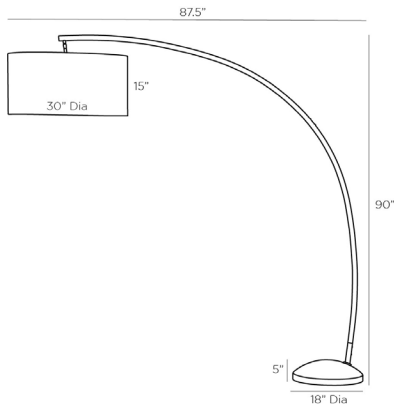

ARTERIOS

NAPLES FLOOR LAMP

79843
H: 90 IN, W: 87.5 IN, D: 30 IN
Antique Brass
Contract Suitable As Is

The Naples is a bold and elegant gesture of engineering. The overscaled arc profile is constructed of steel in an antique brass finish and suspends a coordinating oversized white linen drum shade perfect for high-lighting any space. The shade offers pivoting capability and open-diffuser construction for easy bulb access.

APPEARANCE

Material Linen, Steel
Finish Antique Brass, White
Top Coat/Sealant true

DIMENSIONS

Base 15 IN
Foot Print H: 5 IN, Dia: 18.00 IN
Dia: 18.00 IN

WIRING

Rating Indoor Only
Tilt Test 8 Degrees - UL
Cord 12 FT, SPT-2, Taupe Fabric
Socket 1, Type A - E26, White
Switch Full Range Dimmer, On Line
Maximum Watt 150
Voltage 110-120 V

COMPLIANCY

RoHS true

SHIPPING

Product Weight 80 LBS
Gross Weight 1 15.3 LBS
Gross Weight 2 51.3 LBS
Shipping Box 1 H: 5.31 IN, L: 73.41 IN, W: 18.3 IN
Shipping Box 2 H: 23.03 IN, L: 13.57 IN, W: 22.63 IN
Shipping Box 3 H: 18.3 IN, L: 33.1 IN, W: 33.1 IN