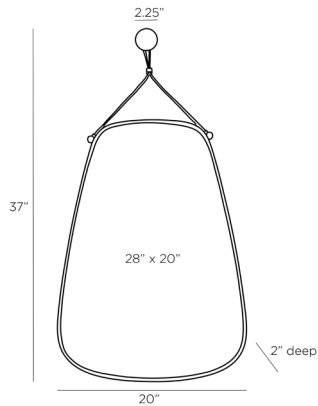

## NORISSA MIRROR

4678  
H: 37 IN, W: 20 IN, D: 2 IN  
Antique Brass  
Contract Suitable As Is

Gaze upon the sophistication of this unique wall mirror. The mirror itself is framed in warm, antique brass-finished iron, with a black leather loop that appears to be suspending the mirror — mounted with a security cleat. While the strap is a decorative element, it can be adjusted by a sliding cuff, so you can choose the length. Security cleat hanging hardware allows this mirror to hang vertically. Leather and finish will vary.

### DIMENSIONS

Mirror Size	H: 28 IN, W: 20 IN
-------------	--------------------