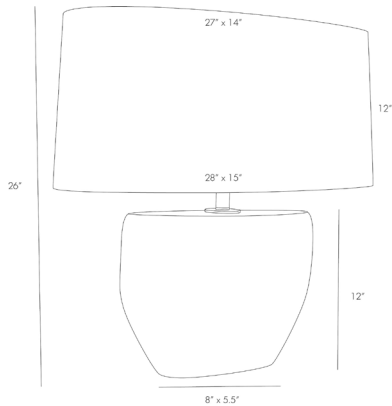

ARTERIOS

ODESSA LAMP

49096-652
 H: 26 IN, W: 28 IN, D: 15 IN
 Fossil, Antique Brass
 Contract Suitable As Is

What a wonderful geological find this lamp is. The faux concrete base looks just like the real thing, but it's been crafted to be lighter and more gentle on table tops. It is truly astounding how artisans can create such wonderfully organic textures by hand. Its wide stature makes a big impact and fills a console nicely. Topped with a slip uno fitter oval shade in white linen with ivory cotton lining. Equipped with a full range dimmer

APPEARANCE

Material	Brass, Cotton, Linen, Resin
Finish	Antique Brass, Off-White, White
Finish Will Vary	true
Top Coat/Sealant	true

DIMENSIONS

Shade	Top: 14 IN, Top: 27 IN, D: 15 IN, W: 28 IN, Side: 12 IN
Body	H: 12 IN, W: 18 IN, D: 5 IN
Neck	H: 4 IN, Dia: 1.00 IN
Foot Print	W: 8 IN, D: 5.5 IN
Harp	Uno IN

WIRING

Rating	Indoor Only
Tilt Test	8 Degrees - UL
Cord	8 FT, SPT-2, Taupe Fabric
Socket	1, Type A- E26, Dimmer, White
Switch	Full Range Dimmer, On Line
Maximum Watt	150
Voltage	110-120 V

CERTIFICATIONS

Cerifications	Mexico EU, United Kingdom, Middle East, United States, Canada
---------------	---

COMPLIANCY

UL/ETL	Yes
CB	Yes
RoHS	true

SHIPPING

Product Weight	11 LBS
Gross Weight 1	10.5 LBS
Gross Weight 2	5 LBS
Shipping Box 1	H: 22 IN, L: 22 IN, W: 9 IN
Shipping Box 2	H: 16 IN, L: 32 IN, W: 32 IN