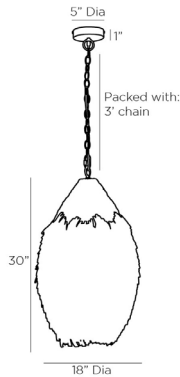

ARTERIO RS

ORLA PENDANT

45205
H: 35.5 IN, Dia: 18.00 IN
Natural Rattan
Contract Suitable As Is

The Orla redefines organic lighting with a bold combination of natural materials. The rattan shade, suspended from an antique brass finished steel chain, is adorned with hundreds of matte white coconut shells that scale the surface, leaving enough rattan toward the top. When illuminated, the one-light pendant brilliantly highlights the imperfect shell formations and offers an inviting warmth to a space. Finish will vary.

APPEARANCE

Material	Antique Brass
Finish	Coconut Shell, Rattan, Steel
Finish Will Vary	Antique Brass, Matte White, Natural
Top Coat/Sealant	true
	false

DIMENSIONS

Pendant	H: 30 IN, Dia: 18.00 IN
Minimum Hanging Height	35.5 IN
Maximum Hanging Height	71.5 IN
Canopy	H: 1 IN, Dia: 5.00 IN

WIRING

Rating	Indoor Only
Cord	10 FT, Clear/Silver, SVT
Socket	1, Type A - E26
Maximum Watt	60
Voltage	110-120 V

COMPLIANCY

RoHS	true
------	------

SHIPPING

Product Weight	15.5 LBS
Gross Weight 1	21 LBS
Shipping Box 1	H: 31.5 IN, L: 18 IN, W: 18 IN

REPLACEMENT PARTS

Replacement Part 1	CHN-215
Replacement Part 1 Dim	3'
Replacement Part 2	CANOPY-524
Replacement Part 2 Dim	1" x 5"

CONTRACT

Contract Suitable	true
-------------------	------