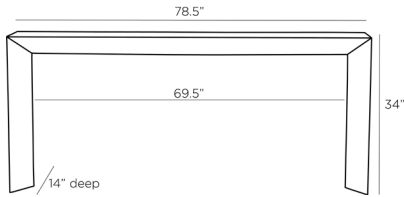

ARTERIOS

ORMANDO CONSOLE

4661

H: 34 IN, W: 78.5 IN, D: 14 IN

Ebony

Contract Recommendations: Adding a lacquer coating provides additional protection.

Rustic and modern, the Ormando Console makes a bold statement. Architectural and geometric, the ebony finish over wire-brushed oak brings a dramatic element to a space. The angular form reveals a design that tapers from the outside in. Finish will vary.

APPEARANCE

Material	Wood
Material Type	Oak
Finish	Ebony
Finish Will Vary	true
Top Coat/Sealant	true

DIMENSIONS

Foot Print	W: 78.5 IN, D: 14 IN
------------	----------------------

SHIPPING

Shipping Requirements	TruckShip
Product Weight	80.9 LBS
Gross Weight 1	88.18 LBS
Shipping Box 1	H: 38 IN, L: 81 IN, W: 16.5 IN