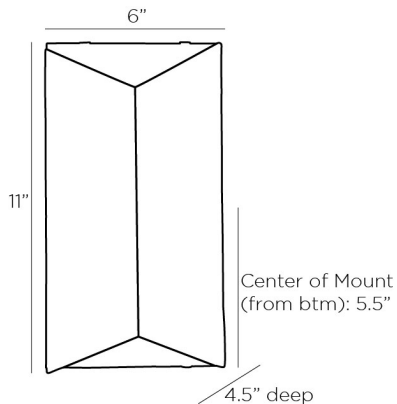

ARTERIO RS

ORRICK SCONCE

44786
H: 11 IN, W: 6 IN, D: 4.5 IN
Textured Matte Charcoal
Contract Suitable As Is

Fully functional in form, the Orrick features a design in the modern Bauhaus style. A textured aluminum foundation that features a matte charcoal finish is presented by a matching iron backplate. The simple angles of the faceted facade are highlighted when illuminated by a single bulb. Finish will vary. Damp-rated, although limited covered outdoor areas may affect finish.

APPEARANCE

Material	Iron
Material Type	Textured
Finish	Matte Charcoal
Finish Will Vary	true
Top Coat/Sealant	true

DIMENSIONS

Center Of Mount From Btm	5.5 IN
Backplate	H: 11 IN, W: 6 IN, D: 1 IN
Mount	H: 10.5 IN, W: 5.5 IN

WIRING

Rating	Damp
Cord	1 FT, Clear/Silver, SVT
Socket	1, Type A - E26
Photographed Bulb	2" Frosted Globe Bulb
Maximum Watt	25
Voltage	110-120 V

COMPLIANCY

RoHS	true
------	------

SHIPPING

Product Weight	4.5 LBS
Gross Weight 1	6.5 LBS
Shipping Box 1	H: 12 IN, L: 7 IN, W: 7.25 IN