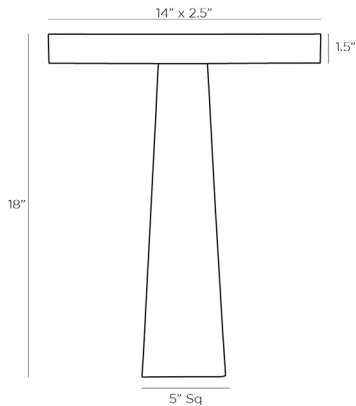

ARTERIOS

OSBERT LAMP

49782
H: 18 IN, W: 14 IN, D: 5 IN
English Bronze, Black Marble
Contract Suitable As Is

An exercise in the balance of materials and the execution of modern design is unveiled in the Osbert. The minimalist T-shape profile is constructed of a sleek steel top and a robust black marble base. The steel top features an English bronze finish and neatly conceals an LED strip for an ultra-modern look. Finish and marble will vary.

APPEARANCE

Material	Marble, Steel
Finish	Black, English Bronze
Finish Will Vary	true
Top Coat/Sealant	true

DIMENSIONS

Foot Print	1.5 IN W: 5 IN, D: 5 IN
------------	----------------------------

WIRING

Rating	Indoor Only
Cert Note	Cannot be rewired for INTL use.
LED Lumens	1320
LED CRI	90+
LED Color Temp	3000K
LED Compatible Dimmer	Non-Dimmable
Tilt Test	10 Degrees - AU
Cord	1 FT, Black Cloth, SPT-2
Socket	2, Black, Integrated LED
Switch	On Line, On/Off Rotary
Maximum Watt	12
Voltage	110-120 V
LED Lifespan	30,000

COMPLIANCY

RoHS	true
------	------

SHIPPING

Product Weight	20.5 LBS
Gross Weight 1	23 LBS
Shipping Box 1	H: 21.65 IN, L: 17 IN, W: 7.28 IN

CONTRACT

Contract Suitable	true
-------------------	------