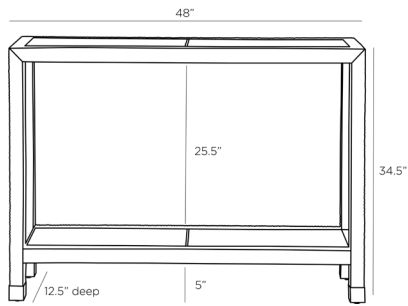

ARTERIOS

OSWALD CONSOLE

4663
H: 34.5 IN, W: 48 IN, D: 12.5 IN
Graphite
Contract Suitable As Is

Minimalist in form, rich in material, the Oswald presents a sophisticated yet casual expression of modern design. The graphite leather composition features panels wrapped along the edges of the frame and antique brass-capped legs. A top-stitch detail further elevates the exceptional craftsmanship. Leather will vary.

APPEARANCE

Material	Brass, Leather
Finish	Antique Brass, Graphite
Finish Will Vary	true
Top Coat/Sealant	true

DIMENSIONS

Foot Print	W: 48 IN, D: 12.5 IN
------------	----------------------

SHIPPING

Shipping Requirements	TruckShip
Product Weight	47.18 LBS
Gross Weight 1	49.38 LBS
Shipping Box 1	H: 38 IN, L: 51 IN, W: 15 IN