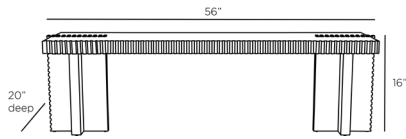

ARTERIOS

PACORRO BENCH

5780

H: 16 IN, W: 56 IN, D: 20 IN

Ebony

Contract Recommendations: Adding a lacquer coating provides additional protection.

The Pacorro bench is carved ebony-finished mango wood with textural detailing that resembles a machine gear. Narrow in scale, this inspired bench nods to industrial design, while maintaining an elegant and refined sensibility. Finish will vary.

APPEARANCE

Material	Wood
Material Type	Mango
Finish	Ebony
Finish Will Vary	true
Top Coat/Sealant	false

DIMENSIONS

Foot Print	W: 56 IN, D: 20 IN
Seat	W: 54 IN, D: 20 IN
Seat Height	16 IN
Seat	W: 54 IN, D: 20 IN