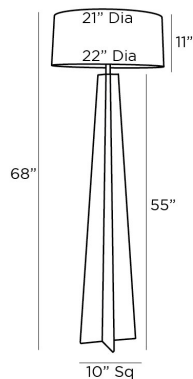

ARTERIOS

PALISADES FLOOR LAMP

76031-703
H: 67 IN, Dia: 22.00 IN
White Gesso
Contract Suitable As Is

The tapered Riverton floor lamp, created in white gesso over iron, finds its inspiration from a folded paper airplane. Ideal in modern and traditional interiors alike, the angular table lamp features a matching white gesso finial and is topped with an off-white microfiber shade lined in white cotton. Finish will vary.

APPEARANCE

Material	Cotton, Iron, Microfiber
Finish	Off-White, White, White Gesso
Finish Will Vary	true
Top Coat/Sealant	true
Finial Description	Plaster Cylinder

DIMENSIONS

Shade	Top: 21.00 IN, Dia: 22.00 IN, Side: 10 IN
Body	H: 64 IN, W: 11 IN, D: 11 IN
Neck	H: 2 IN, Dia: 1.00 IN
Foot Print	W: 11 IN, D: 11 IN
Harp	8.5" Nickel IN

WIRING

Rating	Indoor Only
Tilt Test	8 Degrees - UL
Cord	12 FT, Clear/Silver, SPT-2
Socket	1, Black, Type A - E26
Switch	3-Way Rotary, At Socket
Maximum Watt	150
Voltage	110-120 V

COMPLIANCY

RoHS	true
------	------

SHIPPING

Product Weight	30 LBS
Gross Weight 1	39 LBS
Gross Weight 2	5 LBS
Shipping Box 1	H: 61.42 IN, L: 16.54 IN, W: 12.6 IN
Shipping Box 2	H: 11 IN, L: 23 IN, W: 23 IN

ADDITIONAL INFO

Shade Shape	Round
Shade Trim	Rolled Edges
Shade Type	Hardback