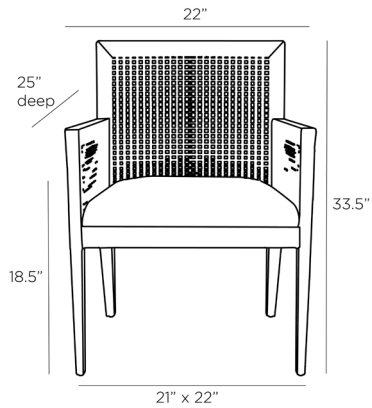

ARTERIOS

PALMER DINING CHAIR

5770

H: 33.5 IN, W: 22 IN, D: 25 IN

Muslin

Contract Recommendations: Adding a lacquer coating provides additional protection.

The Palmer expresses a relaxed yet refined aesthetic that marries modern lines with the rich appeal of rattan. The striking armchair is designed with natural rattan that wraps the chair's natural mahogany frame and forms the caning on the arm panels and back rest. The seat is upholstered in breezy, bright white muslin for recovering. Finishes will vary.

APPEARANCE

Material	Muslin, Rattan, Wood
Material Type	Mahogany
Finish	Natural, White
Finish Will Vary	true
Top Coat/Sealant	false

DIMENSIONS

Arm	H: 25.5 IN, W: 1.5 IN, D: 20 IN
Foot Print	W: 21 IN, D: 22 IN
Leg Height	13.5 IN
Seat Back Height	16 IN
Seat	W: 19 IN, D: 19 IN
Seat Height	18.5 IN
Seat	W: 19 IN, D: 19 IN
Yardage To Reupholster	1

SHIPPING

Product Weight	22.5 LBS
Gross Weight 1	47.25 LBS
Shipping Box 1	H: 27 IN, L: 27.5 IN, W: 36.5 IN

ADDITIONAL INFO

Leg Or Foot Application Glides

CONTRACT

Contract Suitable Adding a lacquer coating provides additional protection, Not for use in high traffic/public spaces