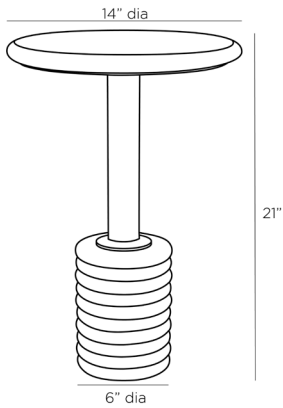

ARTERIOS

PAOLA ACCENT TABLE

4696

H: 21 IN, Dia: 14.00 IN

White and Galaxy

Contract Recommendations: Natural stone requires periodic sealing

The beauty of graphic black and white create a high-contrast accent table with serious visual interest. The Paola features a white marble top on a pedestal of blackened iron and a stack of alternating white and galaxy marble discs as the base. Finishes will vary.

APPEARANCE

Material	Iron, Marble
Finish	Blackened Iron, Galaxy, White
Finish Will Vary	true
Top Coat/Sealant	true

DIMENSIONS

Foot Print	Dia: 6.00 IN
Table Top	H: 1 IN, Dia: 14.00 IN

SHIPPING

Product Weight	43.5 LBS
Gross Weight 1	43.5 LBS
Shipping Box 1	H: 14 IN, L: 9 IN, W: 27 IN