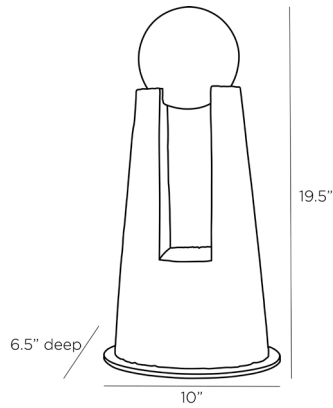

ARTERIOS

PERTH SCULPTURE

9302
H: 19.5 IN, W: 10 IN, D: 6.5 IN
Ebony
Contract Suitable As Is

Arresting with its strong, graphic lines, the totemic Perth Sculpture is created with ebony resin pillars etched to resemble wood, and an elliptical smoke crystal orb that suspends above. A flat, bronze steel base supports the mixed-media object. A highlight to any room, this sculpture is true monument to style.

APPEARANCE

Material	Crystal, Resin, Steel
Finish	Bronze, Ebony, Smoke
Top Coat/Sealant	false

DIMENSIONS

Foot Print	W: 10 IN, D: 6.5 IN
------------	---------------------

SHIPPING

Product Weight	13 LBS
Gross Weight 1	17 LBS
Shipping Box 1	H: 13.38 IN, L: 9.5 IN, W: 18.13 IN