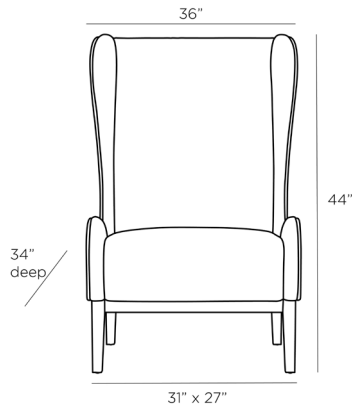

ARTERIOS

PIERCE WING CHAIR STONE BOUCLE DARK WALNUT

8170

H: 44 IN, W: 36 IN, D: 34 IN

Stone Boucle

Contract Recommendations: Adding a lacquer coating provides additional pro-

In a smart mix of tonal materials—mink leather, stone boucle, and dark walnut—the gestural wingback’s streamlined, low-profile design nods back to Art Deco. The modern profile features a deep seat that begs guests to sit back and stay a while. Leather will vary.

APPEARANCE

Material	Boucle, Leather, Wood
Finish	Dark Walnut, Mink, Stone
Finish Will Vary	true
Top Coat/Sealant	false

DIMENSIONS

Arm	H: 20 IN, W: 2 IN, D: 21.5 IN
Foot Print	W: 31 IN, D: 27 IN
Leg Height	9 IN
Seat Back Height	26 IN
Seat	W: 26 IN, D: 21.5 IN
Seat Height	18 IN
Seat	W: 26 IN, D: 21.5 IN
Yardage To Reupholster	3.5