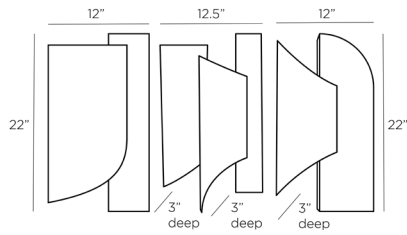

ARTERIOS

PIERSON WALL PLAQUES, SET OF 3

6978

Whitewash, Sandblasted

Contract Recommendations: Add Security Cleat

Taking a design cue from abstract expressionist paintings, layered shapes in sandblasted white washed mango wood form a tonal trio that creates sculptural and dimensional beauty. The Pierson wall plaques feel right at home in any design environment, and can be hung vertically or horizontally. Each plaque is fitted with a mounting bracket. Finishes will vary.

APPEARANCE

Material	Wood
Material Type	Mango
Finish	Whitewash Sandblasted
Finish Will Vary	true
Top Coat/Sealant	false

SHIPPING

Product Weight	27 LBS
Gross Weight 1	30.87 LBS
Shipping Box 1	H: 25 IN, L: 15.5 IN, W: 6 IN