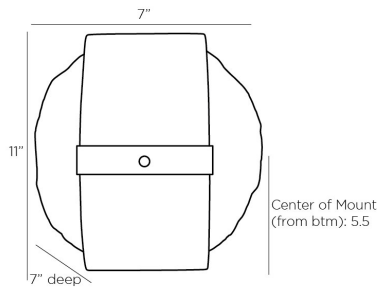

ARTERIO RS

PIETRO SCNCE

JAY JEFFERS

DJ49006

H: 11 IN, W: 7 IN, D: 7 IN

English Bronze, Cast Clear Glass

Contract Suitable As Is

This versatile sconce can be installed vertical or horizontal, illuminating from the sides or up and down. The molded clear glass creates interest on 2 sides of the english bronze steel frame. Finish will vary.

APPEARANCE

Material	Glass, Steel
Material Type	Cast
Finish	Clear, English Bronze
Finish Will Vary	true
Top Coat/Sealant	true

DIMENSIONS

Center Of Mount From Btm	5.5 IN
Backplate	Dia: 6.00 IN, D: 1 IN
Mount	Dia: 5.50 IN

COMPLIANCY

RoHS	true
------	------

SHIPPING

Product Weight	7.5 LBS
Gross Weight 1	10 LBS
Shipping Box 1	H: 13.6 IN, L: 12.8 IN, W: 9.25 IN

REPLACEMENT PARTS

Replacement Part 1	DJ49006GLS
Replacement Part 2	DJ49006SCREW