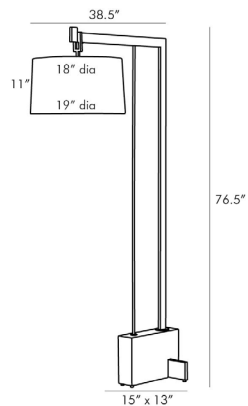

ARTERIOS

PILOTI FLOOR LAMP

RAY BOOTH

DB79000-885
 H: 76.5 IN, W: 19 IN, D: 38.5 IN
 Faux Marble, Bronze
 Contract Suitable As Is

The Piloti Floor Lamp stands as a strong architectural form beside a sofa or over an end-table. Constructed of rectangular steel steel dowel and a faux marble base the composition of materials is a handsome addition to any interior. The far reach of the arm holding the crisp linen shade allows you to feature light directly over a surface.

APPEARANCE

Material Cotton, Linen, Resin, Steel
 Finish Black, White
 Top Coat/Sealant false

DIMENSIONS

Shade 11.00 IN
 Top: 18.00 IN, Dia: 19.00 IN
 Body H: 76.5 IN, W: 13 IN, D: 15 IN
 Foot Print W: 13 IN, D: 15 IN
 Harp N/A IN

WIRING

Rating Indoor Only
 Tilt Test 10 Degrees - AU
 Cord 10 FT, Black, SPT-2
 Socket 1, Black, Type A - E26
 Switch On Line- Foot Switch, On/Off Push Button
 Maximum Watt 150
 Voltage 110-120 V

CERTIFICATIONS

Cerifications Mexico
 Australia, United States, Canada

COMPLIANCY

UL/ETL Yes
 RoHS true

SHIPPING

Product Weight 55 LBS
 Gross Weight 1 71.9 LBS
 Gross Weight 2 3 LBS
 Shipping Box 1 H: 9 IN, L: 70 IN, W: 35 IN
 Shipping Box 2 H: 15 IN, L: 23 IN, W: 23 IN