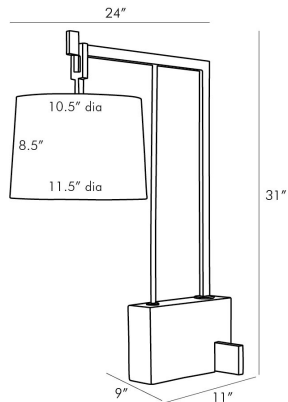

ARTERIOS

PILOTI LAMP

RAY BOOTH

DB49000

H: 31 IN, W: 11.5 IN, D: 24 IN

Faux Marble, Bronze

Contract Suitable As Is

This sleek and elegant table lamp is the perfect task or desk lamp. The steel arm allows the shade to hang over a work surface. But the Piloti Lamp also functions beautifully atop an end-table. The faux marble base is the perfect weight to ensure the elegant architectural arm is stable and strong as it hangs a crisp linen shade from the its end. Finished in bronze.

APPEARANCE

Material	Linen, Resin, Steel
Finish	Black, White
Top Coat/Sealant	false

DIMENSIONS

Shade	Top: 10.50 IN, Dia: 11.50 IN, Side: 8.5 IN
Body	H: 31 IN, W: 9 IN, D: 11 IN
Foot Print	W: 9 IN, D: 11 IN

WIRING

Rating	Indoor Only
Tilt Test	8 Degrees - UL
Cord	10 FT, Black Cloth Cord, SPT-2
Socket	1, Black, Type A - E26
Switch	On Line, On/Off Rocker
Maximum Watt	150
Voltage	110-120 V

CERTIFICATIONS

Cerifications	Mexico United States, Canada
---------------	---------------------------------

COMPLIANCY

UL/ETL	Yes
RoHS	true

SHIPPING

Product Weight	20 LBS
Gross Weight 1	27.45 LBS
Shipping Box 1	H: 9 IN, L: 32 IN, W: 22 IN

CONTRACT

Contract Suitable	true
-------------------	------