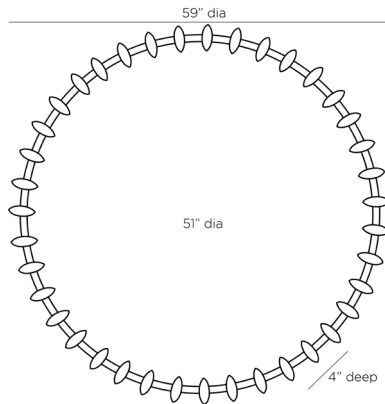

ARTERIO S

PIRA MIRROR

6988

Dia: 59.00 IN, D: 4 IN

White Gesso

Contract Suitable As Is

Impactful for its volume and maximalist design, the Pira mirror features white gesso-finished iron saucer shapes that radiate around a bronze iron frame. The conceptual beauty makes timeless statement in any grand space. The mirror is fitted with a security cleat for hanging. Finish will vary.

APPEARANCE

Material	Iron, Mirror
Finish	Bronze, Plain, White Gesso
Finish Will Vary	true
Top Coat/Sealant	false

DIMENSIONS

Mirror Size	Dia: 51.00 IN
-------------	---------------

SHIPPING

Shipping Requirements	TruckShip
Product Weight	60 LBS
Gross Weight 1	80.92 LBS
Shipping Box 1	H: 69 IN, L: 12 IN, W: 69 IN

ADDITIONAL INFO

Hanger Position	Vertical Only
Hanger Type	Security Cleat

CONTRACT

Contract Suitable	true
-------------------	------