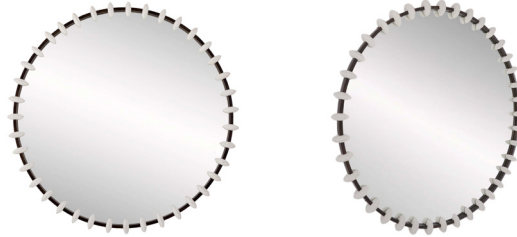

ARTERIO S

PIRA MIRROR

6988

Dia: 59.00 IN, D: 4 IN

White Gesso

Contract Suitable As Is

Impactful for its volume and maximalist design, the Pira mirror features white gesso-finished iron saucer shapes that radiate around a bronze iron frame. The conceptual beauty makes timeless statement in any grand space. The mirror is fitted with a security cleat for hanging. Finish will vary.

APPEARANCE

Material	Iron, Mirror
Finish	Bronze, Plain, White Gesso
Finish Will Vary	true
Top Coat/Sealant	false

DIMENSIONS

Mirror Size	Dia: 51.00 IN
-------------	---------------

SHIPPING

Shipping Requirements	TruckShip
Product Weight	60 LBS
Gross Weight 1	80.92 LBS
Shipping Box 1	H: 69 IN, L: 12 IN, W: 69 IN