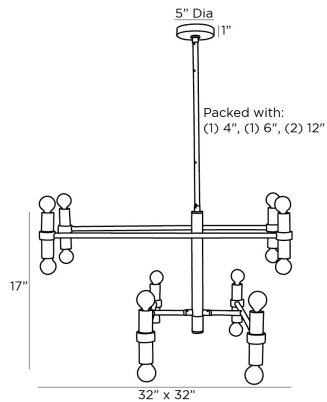

## PLANO CHANDELIER

89650  
H: 22 IN, W: 32 IN, D: 32 IN  
English Bronze  
Contract Suitable As Is

The Plano chandelier commands attention without occupying too much visual weight. In a four-bar, H-shaped arm configuration, the piece is designed in an asymmetrical grid with articulating arms. The chandelier, in English bronze steel, features antique brass knurled details that impart an industrial sensibility.

### DIMENSIONS

Chandelier	H: 17 IN, W: 32 IN, D: 32 IN
Minimum Hanging Height	22 IN
Maximum Hanging Height	52 IN
Canopy	H: 1 IN, Dia: 5.00 IN

### WIRING

Rating	Damp
Cord	10 FT, Black/White, SVT
Socket	16, Type B - E12
Photographed Bulb	2" Clear Globe Bulb
Maximum Watt	40
Voltage	110-120 V

### REPLACEMENT PARTS

Replacement Part 1	PIPE-487
Replacement Part 1 Dim	(1) 4", (1) 6", and (1) 12"
Replacement Part 2	CANOPY-616
Replacement Part 2 Dim	1" x 5"