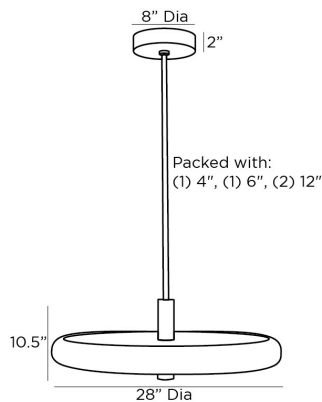

ARTERIOS

PLATO PENDANT

49369
H: 16.5 IN, Dia: 28.00 IN
English Bronze
Contract Suitable As Is

A modern play on the Atomic profile popular in mid-century design, the saucer-shaped Plato pendant is reimaged in English bronze iron, with a frosted acrylic diffuser. The LED light is suspended by antique brass iron pipes and canopies.

APPEARANCE

Material	Acrylic, Iron
Finish	Antique Brass, English Bronze, Frosted
Top Coat/Sealant	true

DIMENSIONS

Pendant	H: 10.5 IN, Dia: 28.00 IN
Minimum Hanging Height	16.5 IN
Maximum Hanging Height	46.5 IN
Canopy	H: 2 IN, Dia: 8.00 IN

WIRING

Rating	Damp
Cord	7 FT, Clear/Silver, SVT
Socket	1, Integrated LED
Maximum Watt	40
Voltage	110-120 V
LED Lifespan	20,000

CERTIFICATIONS

Certifications	Mexico Australia, European Union, United Arab Emirates, United States, Canada
----------------	--

COMPLIANCY

UL/ETL	Yes
CB	Yes
RoHS	true

SHIPPING

Shipping Requirements	TruckShip
Product Weight	20.22 LBS
Gross Weight 1	28.22 LBS
Shipping Box 1	H: 37.8 IN, L: 31.3 IN, W: 6.69 IN

REPLACEMENT PARTS

Replacement Part 1	PIPE-516
Replacement Part 1 Dim	(1) 4", (1) 6", and (1) 12"
Replacement Part 2	49369FIN