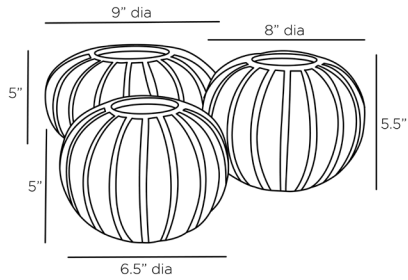

# ARTERIOS

## POMPANO VASES, SET OF 3

9313

Ivory Crackle  
Contract Suitable As Is

This cheery trio of bud vases was designed to mimic poppy seed pods. Created in ivory crackle porcelain, the set is sure to delight any window sill or surface. Finish will vary.

### DIMENSIONS

Foot Print Large Diameter	3.00 IN
Foot Print Medium Diameter	4.00 IN
Foot Print Small	2.00 IN
Opening	Dia: 2.50 IN

### SHIPPING

Product Weight	7.5 LBS
Gross Weight 1	10 LBS
Shipping Box 1	H: 16.5 IN, L: 8 IN, W: 18.5 IN