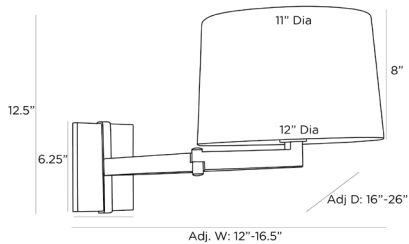

ARTERIOS

PORTLAND SCONCE

49871
H: 12.5 IN
Antique Brass, White Linen
Contract Suitable As Is

The classic swing-arm task lamp is reimagined in antique brass steel, with a clean, crisp, white linen shade. In any space, our Portland sconce imparts style, sophistication, and a beautiful warm glow.

APPEARANCE

Material Linen, Steel
Finish Antique Brass, White
Top Coat/Sealant true

DIMENSIONS

Center Of Mount From Btm 8 IN
3 IN
Shade Top: 11.00 IN, Dia: 12.00 IN
Backplate H: 6.25 IN, W: 6 IN, D: 1 IN
Mount H: 6 IN, W: 5.5 IN

WIRING

Rating Damp
Cord 0.5 FT, Black/White, SVT
Socket 1, Antique Brass, Type A - E26
Switch At Socket, On/Off Rotary
Maximum Watt 60
Voltage 110-120 V

COMPLIANCY

RoHS true

SHIPPING

Product Weight 3 LBS
Gross Weight 1 7 LBS
Shipping Box 1 H: 9 IN, L: 12 IN, W: 16 IN