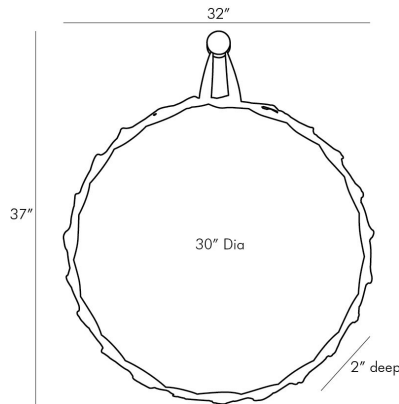

## POWELL LARGE MIRROR

4711  
H: 37 IN, W: 32 IN, D: 2 IN  
Tobacco  
Contract Suitable As Is

Equal parts classic and masculine, this mirror is a simple design with a twist—literally! Bands of tobacco-hued leather surround the plain glass mirror and is topped with a brass-plated knob and matching leather loop, so it has an almost equestrian feel. The knob is purely decorative, though, because the base is mounted with a security cleat. It is also available in a smaller version (4712).

### DIMENSIONS

Mirror Size	Dia: 30.00 IN
-------------	---------------

### SHIPPING

Product Weight	15 LBS
Gross Weight 1	30 LBS
Shipping Box 1	H: 37 IN, L: 37 IN, W: 10 IN