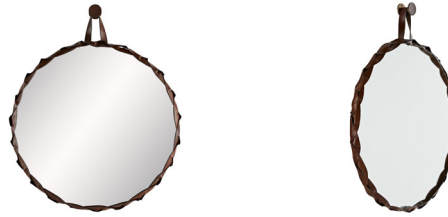

## POWELL LARGE MIRROR

4711  
H: 37 IN, W: 32 IN, D: 2 IN  
Tobacco  
Contract Suitable As Is

Equal parts classic and masculine, this mirror is a simple design with a twist—literally! Bands of tobacco-hued leather surround the plain glass mirror and is topped with a brass-plated knob and matching leather loop, so it has an almost equestrian feel. The knob is purely decorative, though, because the base is mounted with a security cleat. It is also available in a smaller version (4712).

### APPEARANCE

Material	Leather, Mirror
Finish	Plain
Finish Will Vary	true
Top Coat/Sealant	true

### DIMENSIONS

Mirror Size	Dia: 30.00 IN
-------------	---------------