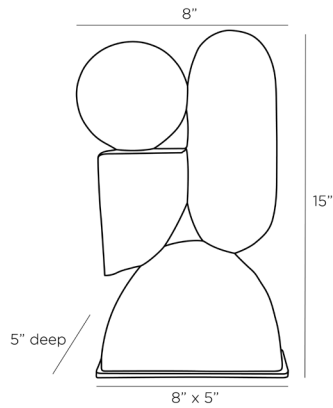

## POZA SCULPTURE

9260  
H: 15 IN, W: 8 IN, D: 5 IN  
Ivory  
Contract Suitable As Is

A composition of spherical, carved ivory riverstone shapes nod to the geometry of the cubist movement. The abstract art piece, which is poised on a flat bronze steel base, is a collection-worthy addition to any room. Riverstone will vary.

### DIMENSIONS

Foot Print	W: 8 IN, D: 5 IN
------------	------------------

### SHIPPING

Product Weight	27 LBS
Gross Weight 1	42.3 LBS
Shipping Box 1	H: 13.38 IN, L: 9 IN, W: 19.25 IN