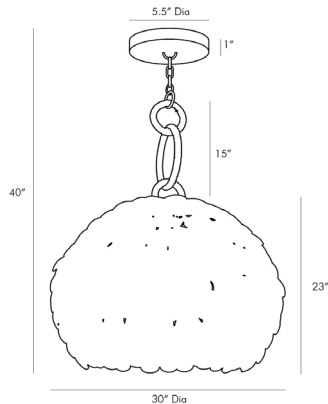

ARTERIO RS

RAMYA PENDANT

45059

H: 40 IN, Dia: 30.00 IN

Black Stained Coconut Shells, Black
Contract Suitable As Is

Drawing inspiration from the beauty in natural materials, this pendant is a muse for organic design. Blending the rich textures of strung coconut shells with the modern silhouette, this light fixture exudes an exotic, yet botanical look. Each shell is dyed in rich black, individually cut and hand-strung onto a wire frame. It's finished with wide hoop links that are wrapped in smaller coconut beads, dyed to complement the shade.

APPEARANCE

Material	Coconut, Iron
Material Type	Shell
Finish	Black, Natural Iron
Top Coat/Sealant	false

DIMENSIONS

Pendant	H: 23 IN, Dia: 30.00 IN
Minimum Hanging Height	40 IN
Maximum Hanging Height	76 IN
Canopy	H: 1 IN, Dia: 5.50 IN

WIRING

Rating	Indoor Only
Cord	10 FT, Clear/Silver, SVT
Socket	3, Type A- E26 Other
Maximum Watt	60
Voltage	110-120 V

CERTIFICATIONS

Certifications	Mexico Australia, EU, United Kingdom, Middle East, United States, Canada
----------------	---

COMPLIANCY

UL/ETL	Yes
CB	Yes
RoHS	true

SHIPPING

Product Weight	24.5 LBS
Gross Weight 1	42.2 LBS
Shipping Box 1	H: 28 IN, L: 34 IN, W: 34 IN

REPLACEMENT PARTS

Replacement Part 1	CHN-989
Replacement Part 1 Dim	3'