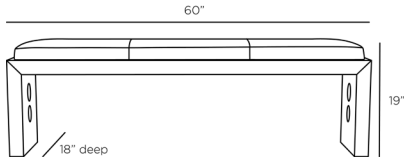

ARTERIOS

RAUL BENCH

6264

H: 19 IN, W: 60 IN, D: 18 IN

Graphite Leather

Contract Suitable As Is

The Raul bench is an example of minimalism at its best. This striking bench is crafted with a tight, graphite leather seat cushion and a blonde oak waterfall base with punched-hole detailing. Designed for use as an entry statement or as a streamlined alternative at a dining table. Finishes will vary.

APPEARANCE

Material	Leather, Wood
Material Type	Oak
Finish	Blonde, Graphite
Finish Will Vary	true
Top Coat/Sealant	true

DIMENSIONS

Foot Print	W: 60 IN, D: 18 IN
Seat	W: 58 IN, D: 16 IN
Seat Height	19 IN
Seat	W: 58 IN, D: 16 IN
Yardage To Reupholster	4.5