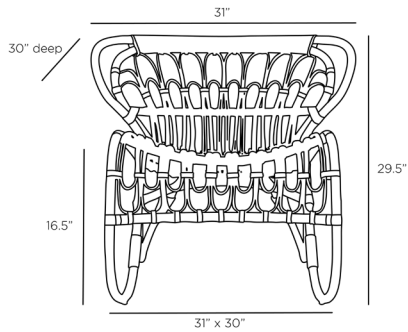

ARTERIOS

RAYNA LOUNGE CHAIR

5753

H: 29.5 IN, W: 31 IN, D: 30 IN

Gray Wash

Contract Recommendations: Adding a lacquer coating provides additional pro-

A creative take on intricate, turn-of-the-century wicker motifs, the Rayna lounge chair is a curvaceous beauty in gray-washed rattan. In any room, the lounge is a refined and exquisitely crafted statement-maker. Finish will vary.

APPEARANCE

Material	Rattan
Finish	Gray Wash
Finish Will Vary	true
Top Coat/Sealant	false

DIMENSIONS

Foot Print	W: 31 IN, D: 30 IN
Seat Back Height	14.5 IN
Seat	W: 19 IN, D: 19 IN
Seat Height	16.5 IN
Seat	W: 19 IN, D: 19 IN

SHIPPING

Shipping Requirements	TruckShip
Product Weight	12 LBS
Gross Weight 1	25.2 LBS
Shipping Box 1	H: 34.75 IN, L: 32.25 IN, W: 31.75 IN

ADDITIONAL INFO

Leg Or Foot Application Glides

CONTRACT

Contract Suitable false