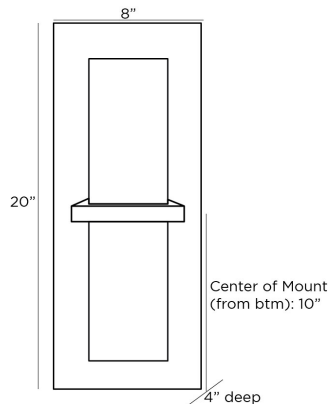

ARTERIOS

REDMOND SCONCE

49525

H: 20 IN, W: 8 IN, D: 4 IN

Antique Brass, White Alabaster

Contract Suitable As Is

With a design fashioned to resemble a jewelry setting, our faceted, white alabaster Redmond sconce creates an organic glow through the natural stone. The alabaster shade is mounted to a plate of antique brass iron and accented with a matching decorative metal band. Finish will vary.

APPEARANCE

Material	Alabaster, Iron
Finish	Antique Brass, White
Finish Will Vary	true
Top Coat/Sealant	true

DIMENSIONS

Center Of Mount From Btm	10 IN
Backplate	H: 20 IN, W: 8 IN, D: 0.25 IN
Mount	H: 19.5 IN, W: 7.5 IN

WIRING

Rating	Damp
Cord	0.5 FT, Black/White, SVT
Socket	2, Type B - E12
Maximum Watt	8
Voltage	110-120 V

COMPLIANCY

RoHS	true
------	------

SHIPPING

Product Weight	10.5 LBS
Gross Weight 1	14.5 LBS
Shipping Box 1	H: 22 IN, L: 10.25 IN, W: 7.7 IN