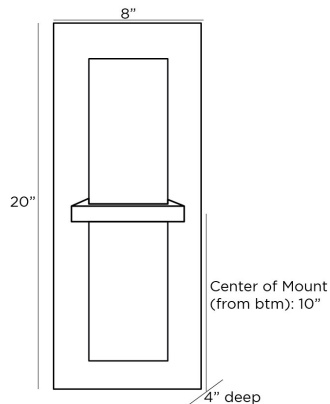

## REDMOND SCONCE

49524

H: 20 IN, W: 8 IN, D: 4 IN

English Bronze, White Alabaster

Contract Suitable As Is

With a design fashioned to resemble a jewelry setting, our faceted, white alabaster Redmond sconce creates an organic glow through the natural stone. The alabaster shade is mounted to a plate of English bronze iron and accented with a matching decorative metal band. Finish will vary.

### DIMENSIONS

Center Of Mount From Btm	10 IN
Backplate	H: 20 IN, W: 8 IN, D: 0.25 IN
Mount	H: 19.5 IN, W: 7.5 IN