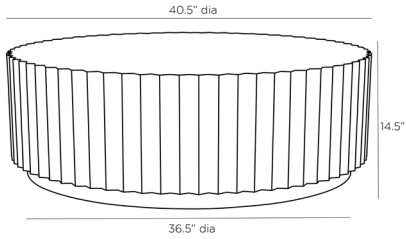

ARTERIOS

REESE COFFEE TABLE

5787
H: 14.5 IN, Dia: 40.50 IN
Black
Contract Suitable As Is

With ribbed side detailing resembling a machine gear, the Reese coffee table is striking indoors. In black concrete, the table bestows a stylish edge to any space.

APPEARANCE

Material	Concrete
Finish	Black
Top Coat/Sealant	false

DIMENSIONS

Foot Print	Dia: 36.00 IN
------------	---------------

SHIPPING

Shipping Requirements	TruckShip
Product Weight	175 LBS
Gross Weight 1	367.5 LBS
Shipping Box 1	H: 16.5 IN, L: 42.5 IN, W: 42.5 IN