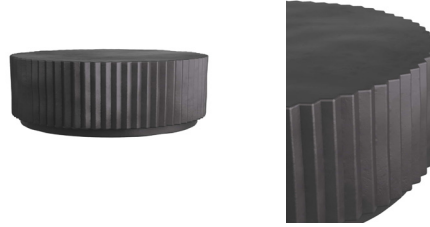

ARTERIOS

REESE COFFEE TABLE

5787
H: 14.5 IN, Dia: 40.50 IN
Black
Contract Suitable As Is

With ribbed side detailing resembling a machine gear, the Reese coffee table is striking indoors. In black concrete, the table bestows a stylish edge to any space.

APPEARANCE

Material	Concrete
Finish	Black
Top Coat/Sealant	false

DIMENSIONS

Foot Print	Dia: 36.00 IN
------------	---------------

SHIPPING

Shipping Requirements	TruckShip
Product Weight	175 LBS
Gross Weight 1	367.5 LBS
Shipping Box 1	H: 16.5 IN, L: 42.5 IN, W: 42.5 IN