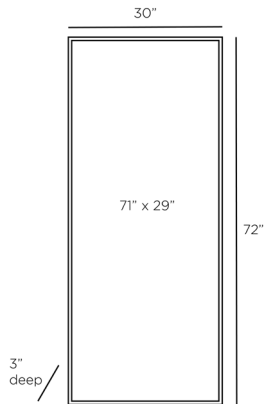

## REMUS FLOOR MIRROR

6984  
H: 72 IN, W: 30 IN, D: 3 IN  
Ebony  
Contract Suitable As Is

The stylized Remus floor mirror invites an industrial edge into any space. A combination of antiqued mirror and ebony mango wood resides in an antique brass frame with hole-punched side details, which are inspired by architectural I-beams. The mirror can be hung vertically or horizontally, and is fitted with a security cleat for hanging. Finish will vary.

### DIMENSIONS

Mirror Size	H: 71 IN, W: 29 IN
-------------	--------------------

### SHIPPING

Shipping Requirements	TruckShip
Product Weight	85.5 LBS
Gross Weight 1	141.5 LBS
Shipping Box 1	H: 79 IN, L: 11 IN, W: 40 IN