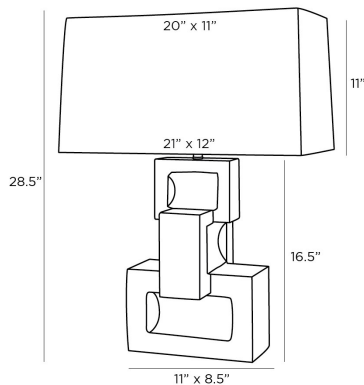

ARTERIOS

RENDOR LAMP

49921-691

H: 28.5 IN, W: 21 IN, D: 12 IN

Ebony Resin

Contract Suitable As Is

The sculptural, chain-link-inspired Rendor table lamp imparts a worldly vibe to any surface. The totemic lamp is rendered in stacks of ebonized resin to resemble wood, and accented with an antique brass finial. The piece is topped with a rectangular, white linen drum shade lined in white cotton.

APPEARANCE

Material	Cotton, Linen, Resin, Steel
Finish	Antique Brass, Ebony, White
Top Coat/Sealant	true
Finial Description	Antique Brass Sphere

DIMENSIONS

Shade	Top: 11 IN, Top: 20 IN, D: 12 IN, W: 21 IN, Side: 11 IN
Body	H: 16.5 IN, W: 11 IN, D: 8.5 IN
Neck	H: 2 IN, D: 1 IN
Foot Print	W: 11 IN, D: 8.5 IN
Harp	9" Brass IN

WIRING

Rating	Indoor Only
Tilt Test	10 Degrees - AU
Cord	10 FT, Black Cloth, SPT-2
Socket	1, Brass, Type A - E26
Switch	3-Way Rotary, At Socket
Maximum Watt	150
Voltage	110-120 V

COMPLIANCY

RoHS	true
------	------

SHIPPING

Product Weight	16 LBS
Gross Weight 1	18 LBS
Gross Weight 2	5 LBS
Shipping Box 1	H: 15 IN, L: 11.88 IN, W: 25.62 IN
Shipping Box 2	H: 14.5 IN, L: 22 IN, W: 13 IN

ADDITIONAL INFO

Shade Shape	Rectangle
Shade Trim	Rolled Edges
Shade Type	Hardback