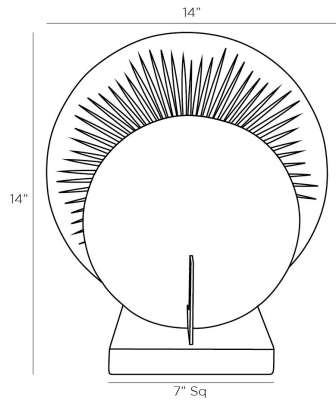

ARTERIOS

RENESMEE SCULPTURE

4581
H: 14 IN, W: 14 IN, D: 7 IN
Bronze
Contract Suitable As Is

In this mixed-media sculpture, disks of white marble and bronze-finished iron combine to create a sunrise effect. Positioned atop a pedestal or as a sleek art object for a bookcase, the sculpture beams with style. Marble will vary.

APPEARANCE

Material	Iron, Marble
Finish	Bronze, White
Finish Will Vary	true
Top Coat/Sealant	true

DIMENSIONS

Foot Print	W: 7 IN, D: 7 IN
------------	------------------

SHIPPING

Product Weight	11 LBS
Gross Weight 1	15.87 LBS
Shipping Box 1	H: 27 IN, L: 7.5 IN, W: 17 IN