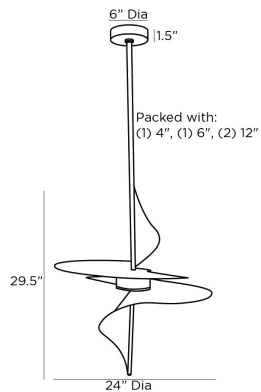

ARTERIO RS

RENLY PENDANT

49521
H: 34.5 IN, Dia: 24.00 IN
Pale Gold Leaf
Contract Suitable As Is

Our jewelry-inspired Renly casts a soft glow as light emits from its spiraling silhouette. In pale gold-leaf-finished steel, the dynamic LED pendant makes a stylish impression. Finish will vary.

APPEARANCE

Material	Steel
Finish	Pale Gold Leaf
Finish Will Vary	true
Top Coat/Sealant	true

DIMENSIONS

Pendant	H: 29.5 IN, Dia: 24.00 IN
Minimum Hanging Height	34.5 IN
Maximum Hanging Height	64.5 IN
Canopy	H: 1.5 IN, Dia: 6.00 IN

WIRING

Rating	Damp
Cord	7 FT, Clear/Silver, SVT
Socket	1, Integrated LED
Maximum Watt	12
Voltage	110-120 V
LED Lifespan	30,000

CERTIFICATIONS

Certifications	Mexico Australia, European Union, United Arab Emirates, United States, Canada
----------------	--

COMPLIANCY

UL/ETL	Yes
CB	Yes
RoHS	true

SHIPPING

Product Weight	30.82 LBS
Gross Weight 1	38.82 LBS
Shipping Box 1	H: 27.36 IN, L: 22.24 IN, W: 28.54 IN

REPLACEMENT PARTS

Replacement Part 1	PIPE-510
Replacement Part 1 Dim	(1) 4", (1) 6", and (1) 12"
Replacement Part 2	CANOPY-604
Replacement Part 2 Dim	1.5" x 6"