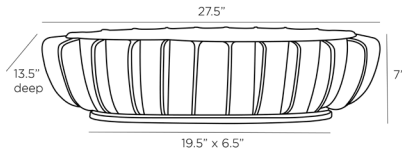

ARTERIOS

RENZO CENTERPIECE

JAY JEFFERS

DJ2059

H: 7 IN, W: 27.5 IN, D: 13.5 IN

Blackened

Contract Suitable As Is

The artisan nature of this metal centerpiece is reminiscent of modernist metalworks from Northern Italy. The bronze finish on the cast aluminum adds interest to any surface. Finish will vary.

APPEARANCE

Material	Aluminum
Material Type	Cast
Finish	Blackened
Finish Will Vary	true
Top Coat/Sealant	true

DIMENSIONS

Foot Print	W: 19.5 IN, D: 6.5 IN
Interior	H: 6 IN, W: 23 IN, D: 9 IN

SHIPPING

Product Weight	10 LBS
Gross Weight 1	25 LBS
Shipping Box 1	H: 29.5 IN, L: 15.5 IN, W: 9 IN