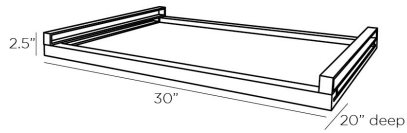

## REXBURG TRAY

6259

H: 2.5 IN, W: 30 IN, D: 20 IN

Blonde

Contract Suitable As Is

This large-scale tray is an entertainer's best friend. A blonde oak wood tray is paired with long, stainless steel handles finished in bronze, reminiscent of those used in architectural framing. The industrial-style REXBURG tray creates an elegant display, whether used as a serving piece or as a platform for staging objects. Finish will vary.

### DIMENSIONS

Foot Print	W: 30 IN, D: 20 IN
------------	--------------------