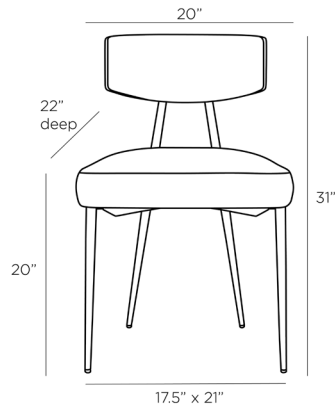

ARTERIOS

REYNARD DINING CHAIR

6029

H: 31 IN, W: 20 IN, D: 22 IN

Natural Linen

Contract Recommendations: Adding a lacquer coating provides additional protection.

With its forged construction, tapered legs, and rounded backrest, this natural iron dining chair is striking from every angle. The Reynard's clean, streamlined design and natural linen upholstery make it a versatile choice for modern and traditional spaces alike.

APPEARANCE

Material	Iron, Linen
Finish	Natural, Natural Iron
Finish Will Vary	true
Top Coat/Sealant	false

DIMENSIONS

Foot Print	W: 17.5 IN, D: 21 IN
Leg Height	16 IN
Seat Back Height	13 IN
Seat	W: 20 IN, D: 18.5 IN
Seat Height	20 IN
Seat	W: 20 IN, D: 18.5 IN
Yardage To Reupholster	1

SHIPPING

Product Weight	27 LBS
Gross Weight 1	41 LBS
Shipping Box 1	H: 22 IN, L: 22 IN, W: 33.25 IN

ADDITIONAL INFO

Leg Or Foot Application	Glide
Fabric Compliance	NFPA-260, TB117-2013
Fabric Cleaning Code	S - DRY CLEAN ONLY
Fabric Content	100% LINEN
Fabric Rub Count	5,000
Foam Compliance	UK COMPLIANT, TB117-2013, NFPA-260