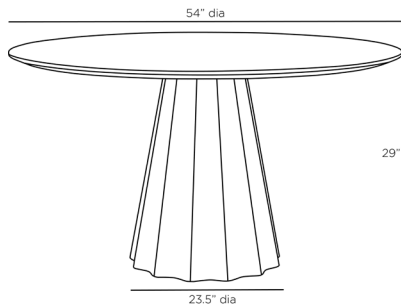

## RINNY ENTRY TABLE

6972

H: 29 IN, Dia: 54.00 IN

White Gesso

Contract Recommendations: Adding a lacquer coating provides additional pro-

An elegant addition to any entry, our Rinny table is designed with a white marble top that sits atop a tapered base of matte white gesso over mango wood. The table base was inspired by the draping in fabric to capture light and shadow. The bright white pedestal table is fresh and impactful option for any small space. Finishes will vary.

### DIMENSIONS

Foot Print	Dia: 23.50 IN
Table Top	H: 1.5 IN