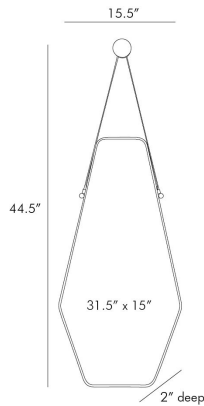

## RIPLEY MIRROR

3153

H: 44.5 IN, W: 15.5 IN, D: 2 IN

Natural Iron

Geometric design and minimalist styling give this simple, chic mirror modern sophistication. A frameless, irregular hexagon is suspended from an antique brass mounting hook by a strap of black leather. The plain glass mirror is mounted on a thick antique brass base, so it is raised about 2 inches from the wall, casting a slight shadow and adding dimension to a wall space. The narrow profile works well in a dressing

### DIMENSIONS

Mirror Size	H: 31.5 IN, W: 15 IN
-------------	----------------------

### SHIPPING

Product Weight	15.5 LBS
Gross Weight 1	25 LBS
Shipping Box 1	H: 9 IN, L: 38 IN, W: 21 IN

### ADDITIONAL INFO

Hanger Position	Vertical Only
Hanger Type	Mounting Hook