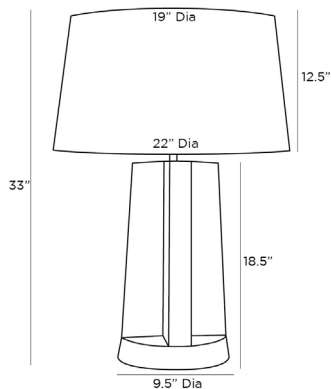

ARTERIOS

RIVERTON LAMP

49894-689

H: 33 IN, Dia: 22.00 IN

Ivory Riverstone Composite

Contract Suitable As Is

Imagined in a plus-sign shape, the Riverton is created in ivory riverstone composite with a textured finish on its recessed surfaces. The geometric table lamp, at home in modern or traditional interiors, is finished with matching riverstone finial and a tapered off-white cotton shade lined in off-white cotton.

APPEARANCE

Material	Cotton, Riverstone, Steel
Finish	Antique Brass, Ivory, Off-White
Finish Will Vary	true
Top Coat/Sealant	true
Finial Description	Decorative Riverstone to match

DIMENSIONS

Shade	Top: 19.00 IN, Dia: 22.00 IN, Side: 12.5 IN
Body	H: 18.5 IN, Dia: 9.50 IN
Neck	H: 2 IN, Dia: 0.50 IN
Foot Print	Dia: 9.50 IN
Harp	10" Brass IN

WIRING

Rating	Indoor Only
Tilt Test	10 Degrees - AU
Cord	10 FT, SPT-2, Taupe Fabric
Socket	1, Brass, Type A - E26
Switch	3-Way Rotary, At Socket
Maximum Watt	150
Voltage	110-120 V

COMPLIANCY

RoHS	true
------	------

SHIPPING

Product Weight	46 LBS
Gross Weight 1	54 LBS
Gross Weight 2	5 LBS
Shipping Box 1	H: 15.5 IN, L: 15.5 IN, W: 29.13 IN
Shipping Box 2	H: 13.5 IN, L: 19 IN, W: 19 IN

ADDITIONAL INFO

Shade Shape	Round
Shade Trim	Rolled Edges
Shade Type	Hardback