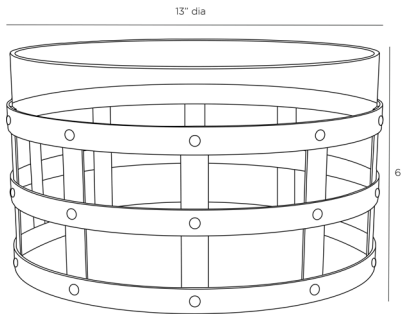

# ARTERIO RS

## RIVET CENTERPIECE

BARRY DIXON

GDAVI02

H: 6 IN, Dia: 13.00 IN

Blackened Iron

Contract Suitable As Is

As a blackened iron basket fitted with a clear hammered glass cylinder, this ample vase is perfect for larger limbs and branches, or fill it with oranges, lemons, or green apples as a colorful sculpture.

### DIMENSIONS

Foot Print	Dia: 13.00 IN
Opening	Dia: 11.00

### SHIPPING

Product Weight	10 LBS
Gross Weight 1	15.4 LBS
Shipping Box 1	H: 15.25 IN, L: 15.25 IN, W: 16.5 IN