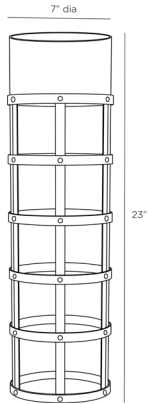

# ARTERIO RS

## RIVET VASE

BARRY DIXON

GDAVI01  
H: 23 IN, Dia: 7.00 IN  
Blackened Iron  
Contract Suitable As Is

As a blackened iron basket fitted with a clear hammered glass cylinder, this ample vase is perfect for larger limbs and branches, or fill it with oranges, lemons, or green apples as a colorful sculpture.

### APPEARANCE

Material	Glass, Iron
Material Type	Hammered
Finish	Clear
Finish Will Vary	true
Top Coat/Sealant	false

### DIMENSIONS

Foot Print	Dia: 7.00 IN
Opening	Dia: 6.00